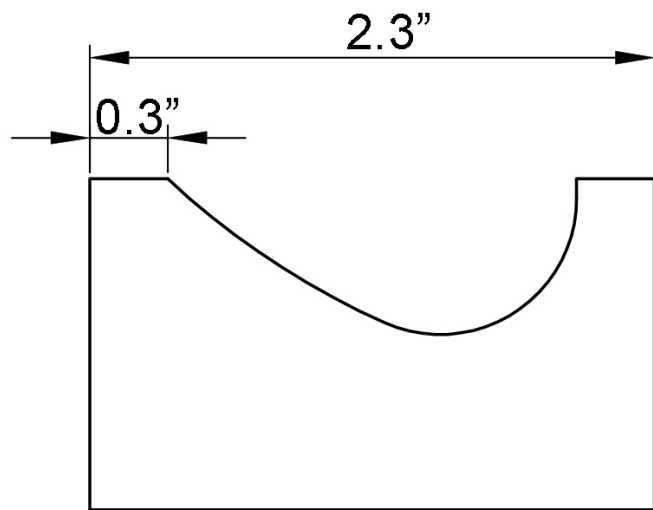

Features

- Bathroom Hook
- Polished Chrome Finish
- Solid Brass Base
- Includes Mounting Hardware

Kimono WSBC 215808 CR

SKU# | Option:

- Kimono WSBC 215808 CR | Polished Chrome

Finishes

 CR Polished Chrome

<p>Collection Kimono</p>	<p>Model Kimono WSBC 215808</p>	<p>Dimensions Metric <i>1 inch = 2.54 cm</i> <i>1 inch = 25.4 mm</i></p>	 <p>1051 Lea Drive - Collegeville, PA 19426 Tel. 215 513 9400 - Fax 610 831 0215 www.ws bathcollections.com - info@ws bathcollectins.com</p>
-------------------------------------	--	--	---

Product Specs Sheets

Collection
Kimono

Model |
Kimono WSBC 215808

Dimensions Metric
1 inch = 2.54 cm
1 inch = 25.4 mm

WS[®]
BATH
COLLECTIONS

1051 Lea Drive - Collegeville, PA 19426
Tel. 215 513 9400 - Fax 610 831 0215
www.ws bathcollections.com - info@ws bathcollections.com