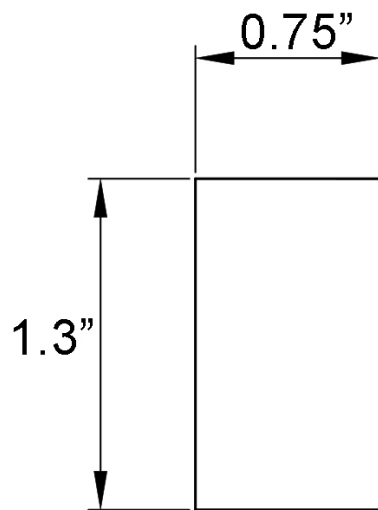

Features

- Bathroom Hook
- Polished Chrome Finish
- Solid Brass Base
- Includes Mounting Hardware

Kimono WSBC 215808 CR

SKU# | Option:

- Kimono WSBC 215808 CR | Polished Chrome

Finishes

 CR Polished Chrome

<p>Collection Kimono</p>	<p>Model Kimono WSBC 215808</p>	<p>Dimensions Metric <i>1 inch = 2.54 cm</i> <i>1 inch = 25.4 mm</i></p>	 <p>1051 Lea Drive - Collegeville, PA 19426 Tel. 215 513 9400 - Fax 610 831 0215 www.ws bathcollections.com - info@ws bathcollectins.com</p>
-------------------------------------	--	--	---

Product Specs Sheets

Collection
Kimono

Model |
Kimono WSBC 215808

Dimensions Metric
1 inch = 2.54 cm
1 inch = 25.4 mm

WS[®]
BATH
COLLECTIONS

1051 Lea Drive - Collegeville, PA 19426
Tel. 215 513 9400 - Fax 610 831 0215
www.ws bathcollections.com - info@ws bathcollections.com